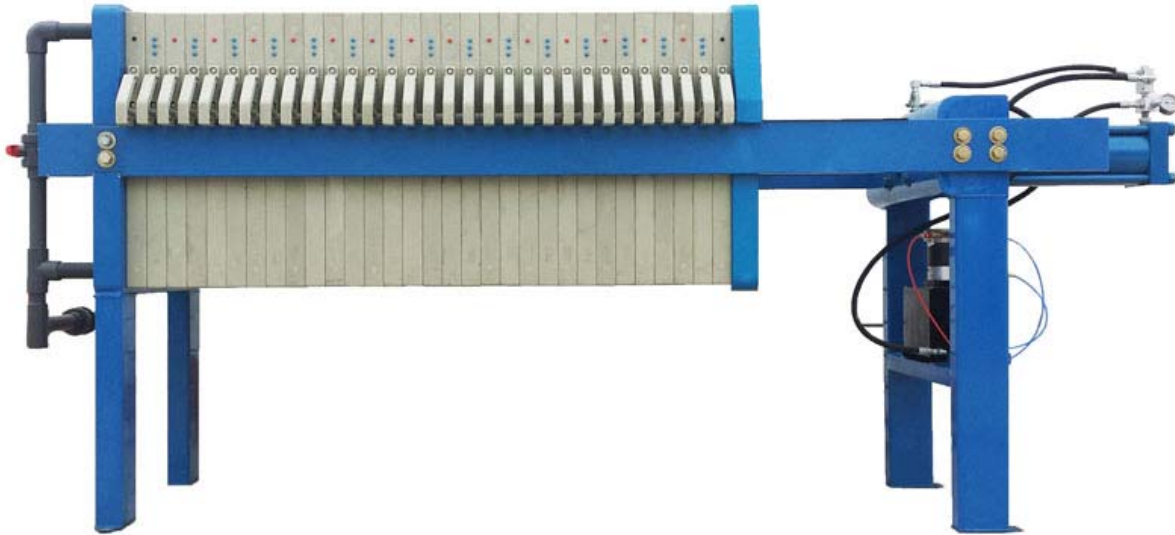

## Filter Presses

Pictured: FP-015-0800-P

**1. Product****FP**      Filter Press**2. Capacity**

2 to 200 cubic feet

**3. Plate Size****0630**      630mm x 630mm x 32mm**0800**      800mm x 800mm x 32mm**1000**      1000mm x 1000mm x 32mm**1200**      1200mm x 1200mm x 32mm**4. Line****P**      Premier (Heavy Duty)**R**      Ring of Steel**5. OPTION - Frame Construction Material****-**      Standard Carbon Steel**SS**      304 Stainless Steel

## Filter Presses

Please call for pricing and / or larger sized filter presses.

All chamber quantities are based upon 32mm (1.25") filter cake thickness.

All presses supplied with air blow down piping. (Manifold)